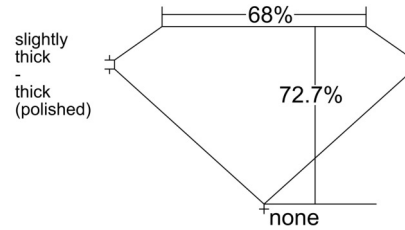

GIA NATURAL DIAMOND GRADING REPORT

January 23, 2025  
 GIA Report Number ..... 6512267749  
 Shape and Cutting Style ..... Square Modified Brilliant  
 Measurements ..... 6.36 x 6.34 x 4.61 mm

GRADING RESULTS

Carat Weight ..... 1.51 carat  
 Color Grade ..... E  
 Clarity Grade ..... VS1

ADDITIONAL GRADING INFORMATION

Polish ..... Excellent  
 Symmetry ..... Very Good  
 Fluorescence ..... None  
 Inscription(s): GIA 6512267749  
**Comments:** Pinpoints are not shown.

PROPORTIONS

Profile not to actual proportions

CLARITY CHARACTERISTICS

KEY TO SYMBOLS\*

-  Cloud
-  Needle

\* Red symbols denote internal characteristics (inclusions). Green or black symbols denote external characteristics (blemishes). Diagram is an approximate representation of the diamond, and symbols shown indicate type, position, and approximate size of clarity characteristics. All clarity characteristics may not be shown. Details of finish are not shown.