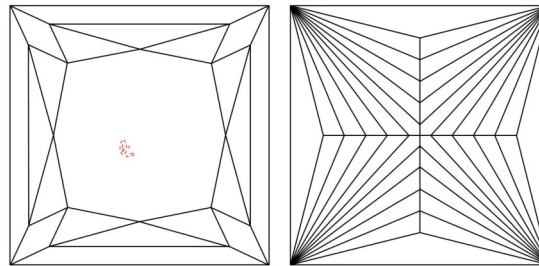

Carat Weight ..... 1.51 carat  
 Color Grade ..... E  
 Clarity Grade ..... VS1

ADDITIONAL GRADING INFORMATION

Polish ..... Excellent  
 Symmetry ..... Very Good  
 Fluorescence ..... None  
 Inscription(s): GIA 6512267749  
**Comments:** Pinpoints are not shown.

PROPORTIONS

Profile not to actual proportions

CLARITY CHARACTERISTICS

KEY TO SYMBOLS\*

-  Cloud
-  Needle

\* Red symbols denote internal characteristics (inclusions). Green or black symbols denote external characteristics (blemishes). Diagram is an approximate representation of the diamond, and symbols shown indicate type, position, and approximate size of clarity characteristics. All clarity characteristics may not be shown. Details of finish are not shown.